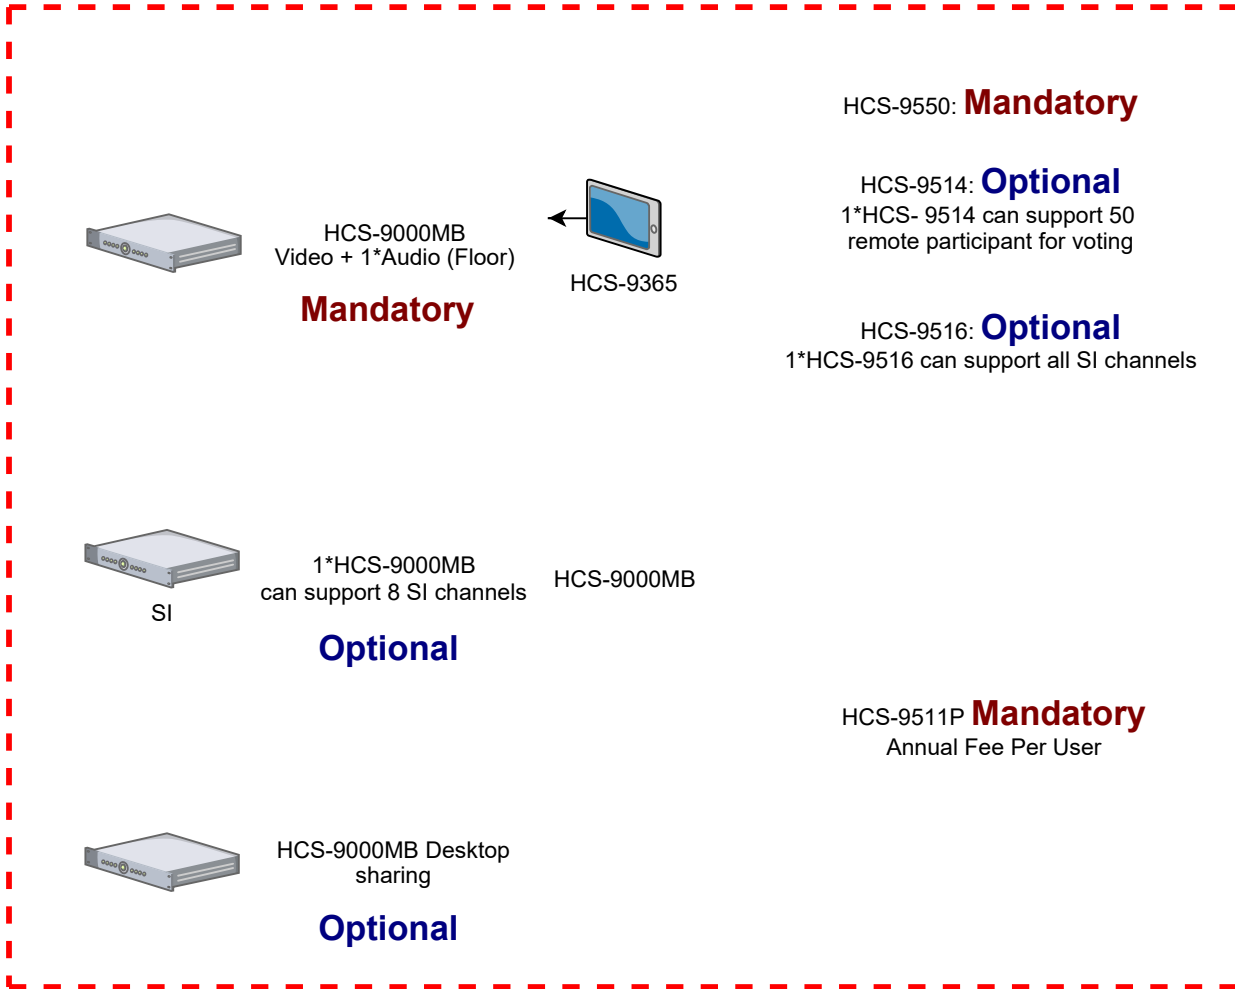

HyCon - Public Cloud Server

HCS-9550: **Mandatory**

HCS-9514: **Optional**
1*HCS- 9514 can support 50 remote participant for voting

HCS-9516: **Optional**
1*HCS-9516 can support all SI channels

HCS-9511P **Mandatory**
Annual Fee Per User