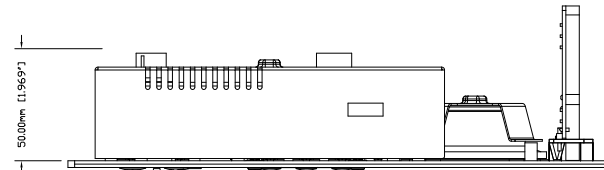

NO.	DESCRIPTION	DATE

HCS-48U10DVS-DVSE-80

PROJECT NAME						PROJECT NO.	
DESIGN NO.						SERIAL NO.	
DESIGNED BY	SALE	DATE	2023-0-10	SCALE	1:1		
CHECK BY	ASIA	DATE	2023-0-10	UNIT			
APPROVAL BY		DATE					