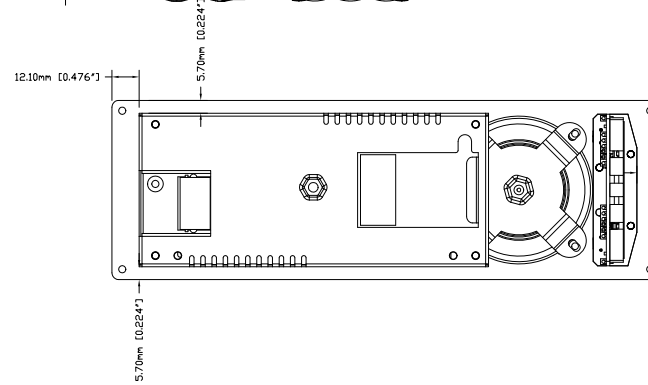

NO.	DESCRIPTION	DATE

HCS-48U10DVS-DVSE-80

PROJECT NAME						PROJECT NO.	
DESIGN NO.						SERIAL NO.	
DESIGNED BY	SALE	DATE	2023-0-10	SCALE	1:1		
CHECK BY	ASIA	DATE	2023-0-10	UNIT			
APPROVAL BY		DATE					