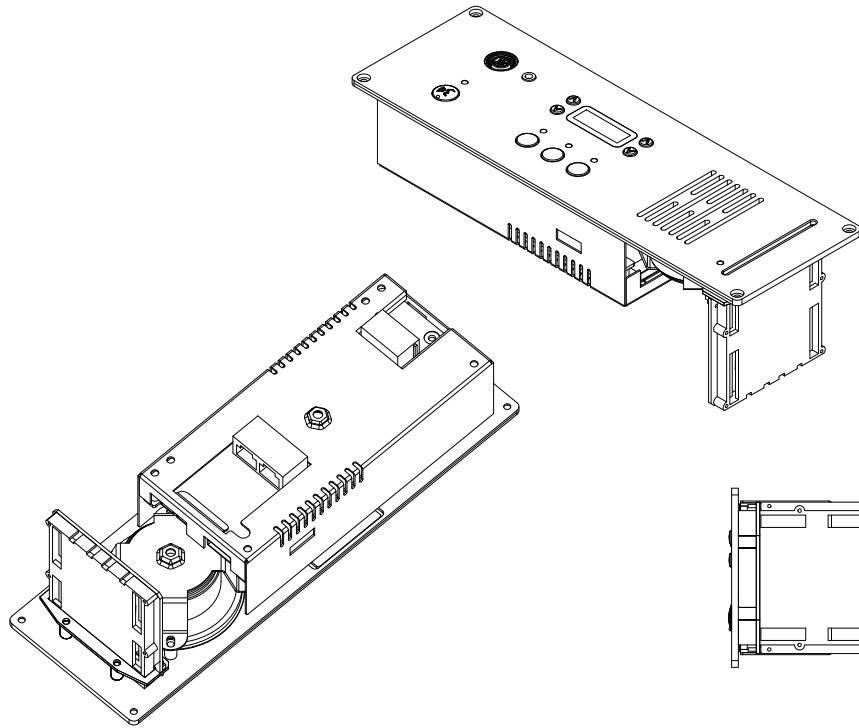

NO.	DESCRIPTION	DATE

HCS-48U10DVS-DVSE-80

PROJECT NAME						PROJECT NO.	
DESIGN NO.						SERIAL NO.	
DESIGNED BY	SALE	DATE	2023-0-10	SCALE	1:1		
CHECK BY	ASIA	DATE	2023-0-10	UNIT			
APPROVAL BY		DATE					