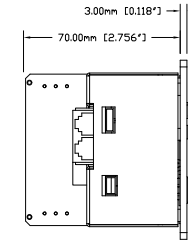

NO.	DESCRIPTION	DATE

HCS-48U10DVS-DVSE-80

PROJECT NAME						PROJECT NO.	
DESIGN NO.						SERIAL NO.	
DESIGNED BY	SALE	DATE	2023-0-10	SCALE	1:1		
CHECK BY	ASIA	DATE	2023-0-10	UNIT			
APPROVAL BY		DATE					