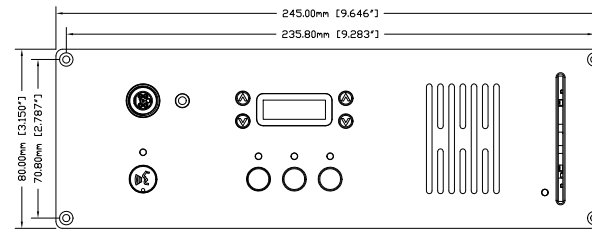

NO.	DESCRIPTION	DATE

HCS-48U10DVS-DVSE-80

PROJECT NAME						PROJECT NO.	
DESIGN NO.						SERIAL NO.	
DESIGNED BY	SALE	DATE	2023-0-10	SCALE	1:1		
CHECK BY	ASIA	DATE	2023-0-10	UNIT			
APPROVAL BY		DATE					